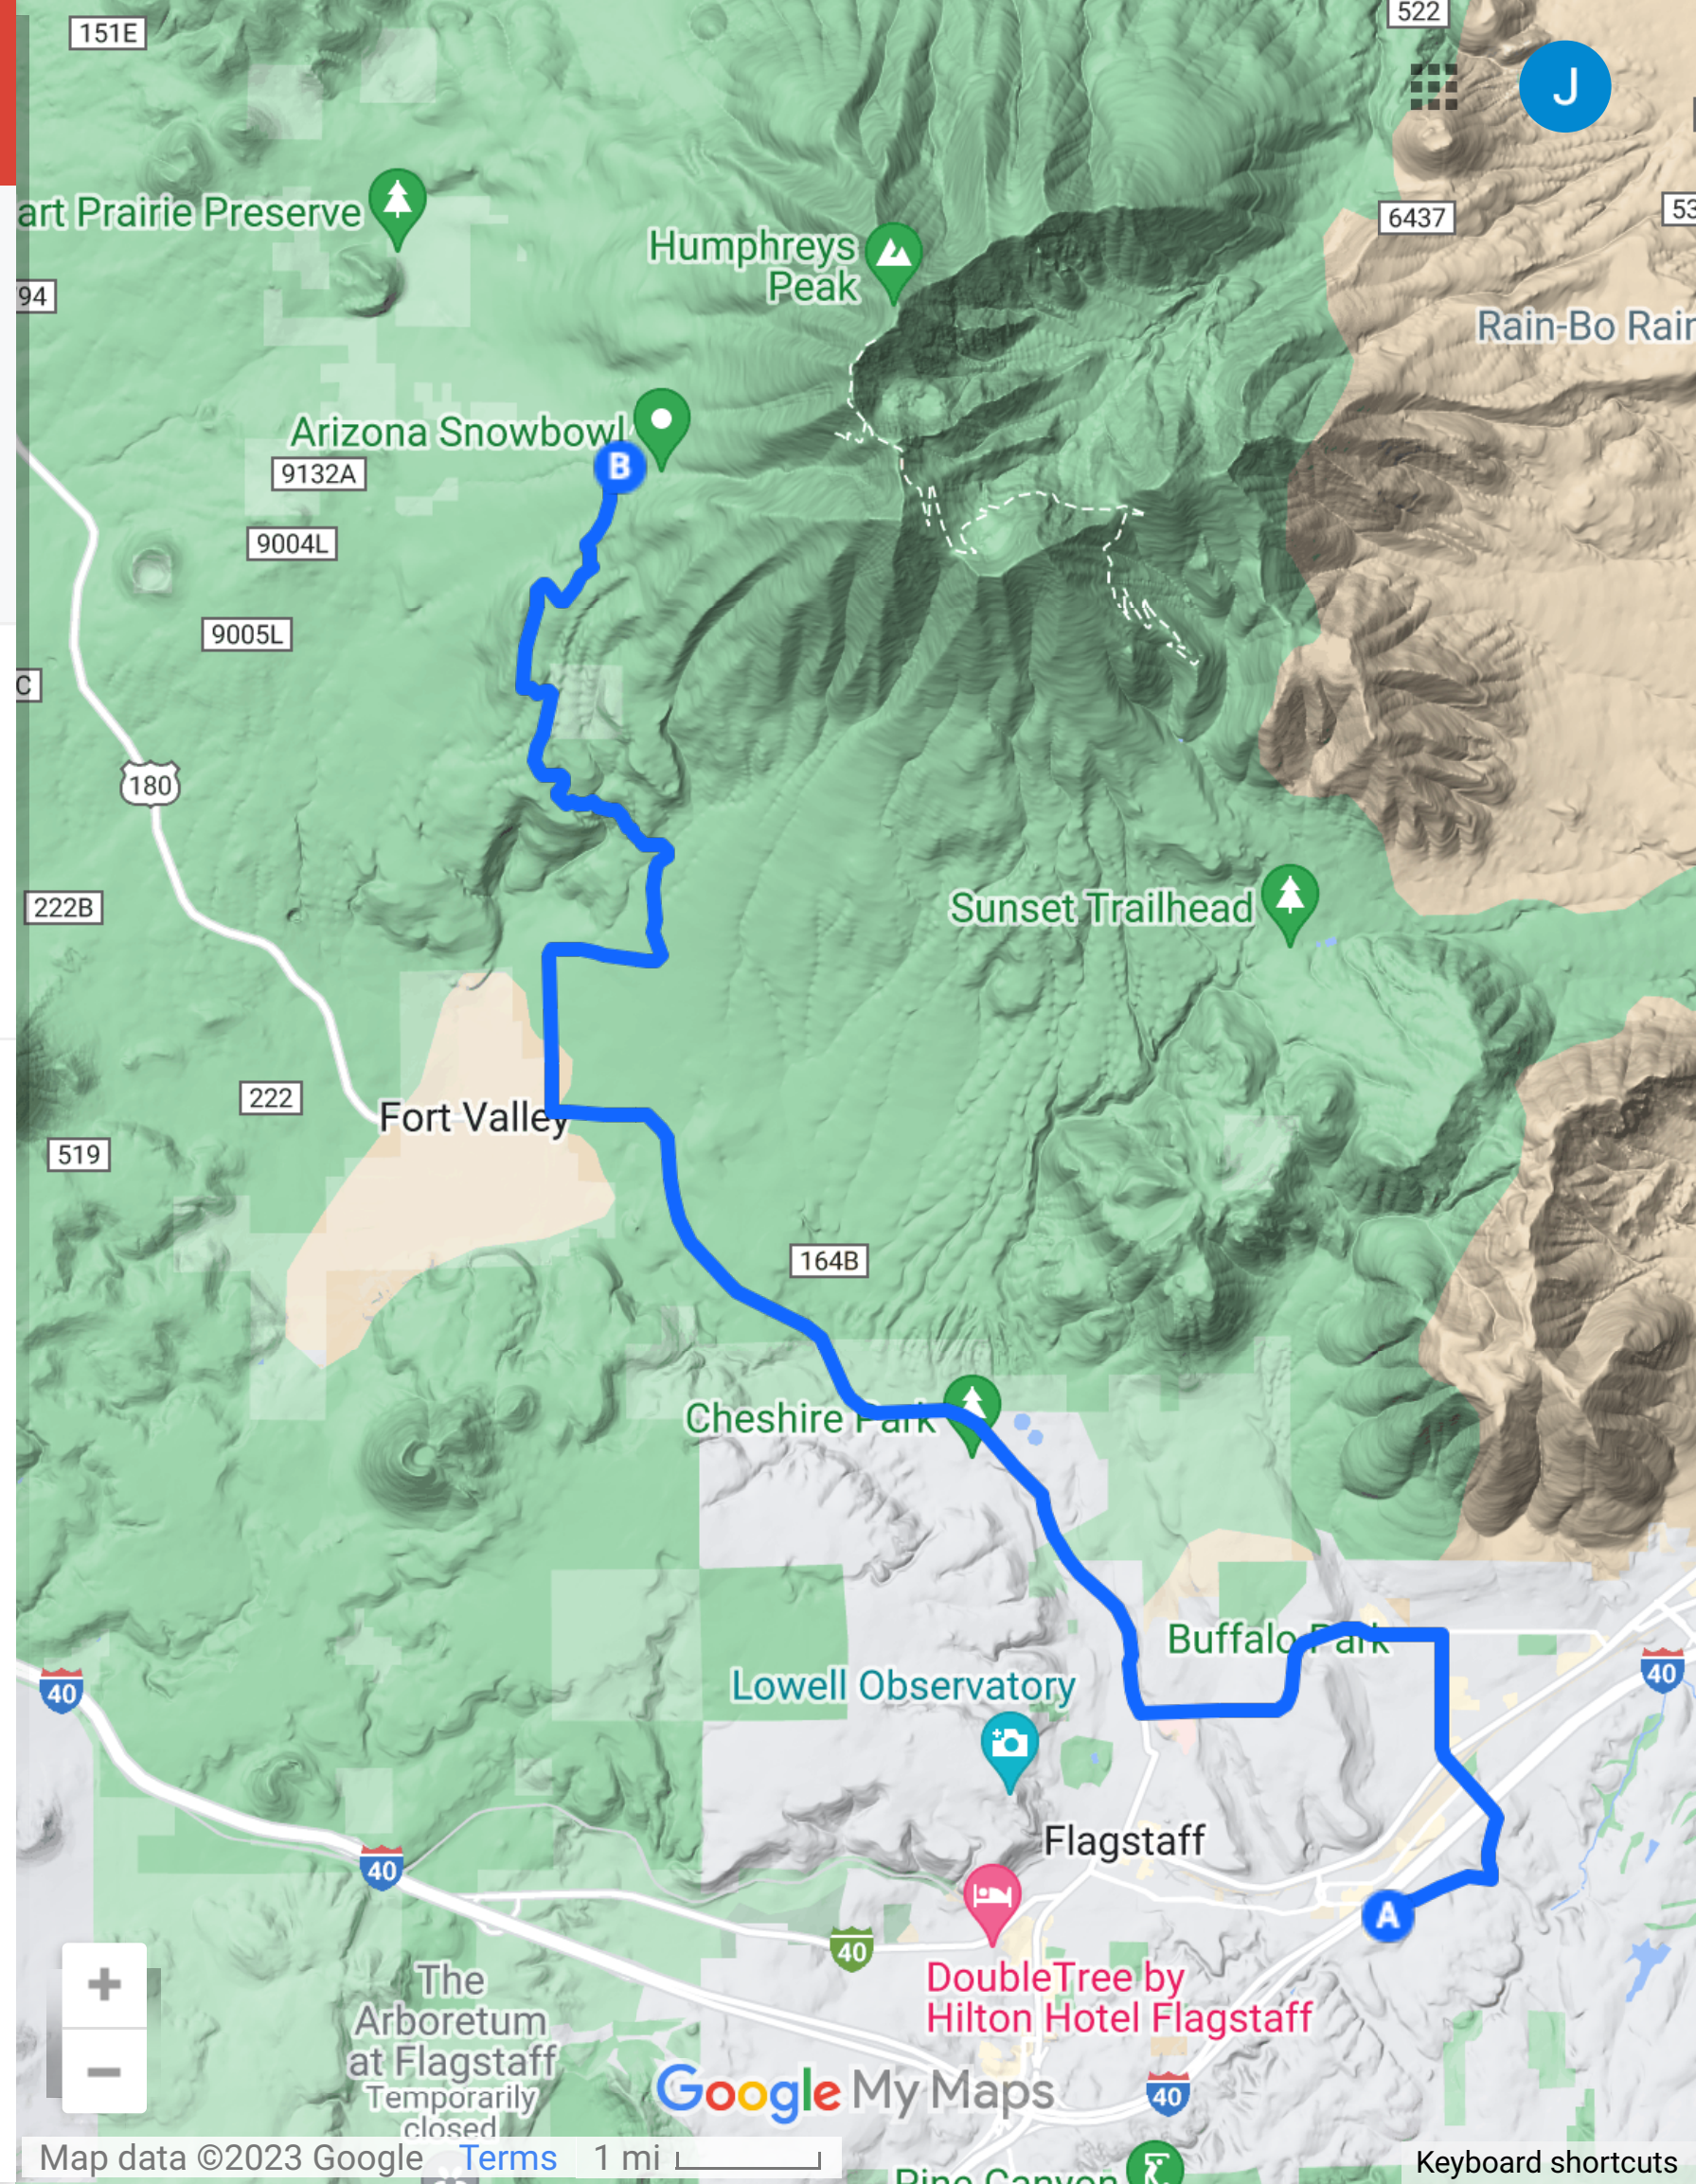

Snowbowl Ride

Joe Johnston

Self guided ride from the hotel to the parking lot for the main ski lift. Summer gondola rides and hiking available along with food and restrooms.

38 views

Published 2 days ago

SHARE

EDIT

Directions from Little America Hotel, East B...

- A** Little America Hotel, East Butler Avenue, Flagst...
- B** Snowbowl Scenic Gondola, North Snow Bowl R...

Made with Google My Maps

Map data ©2023 Google