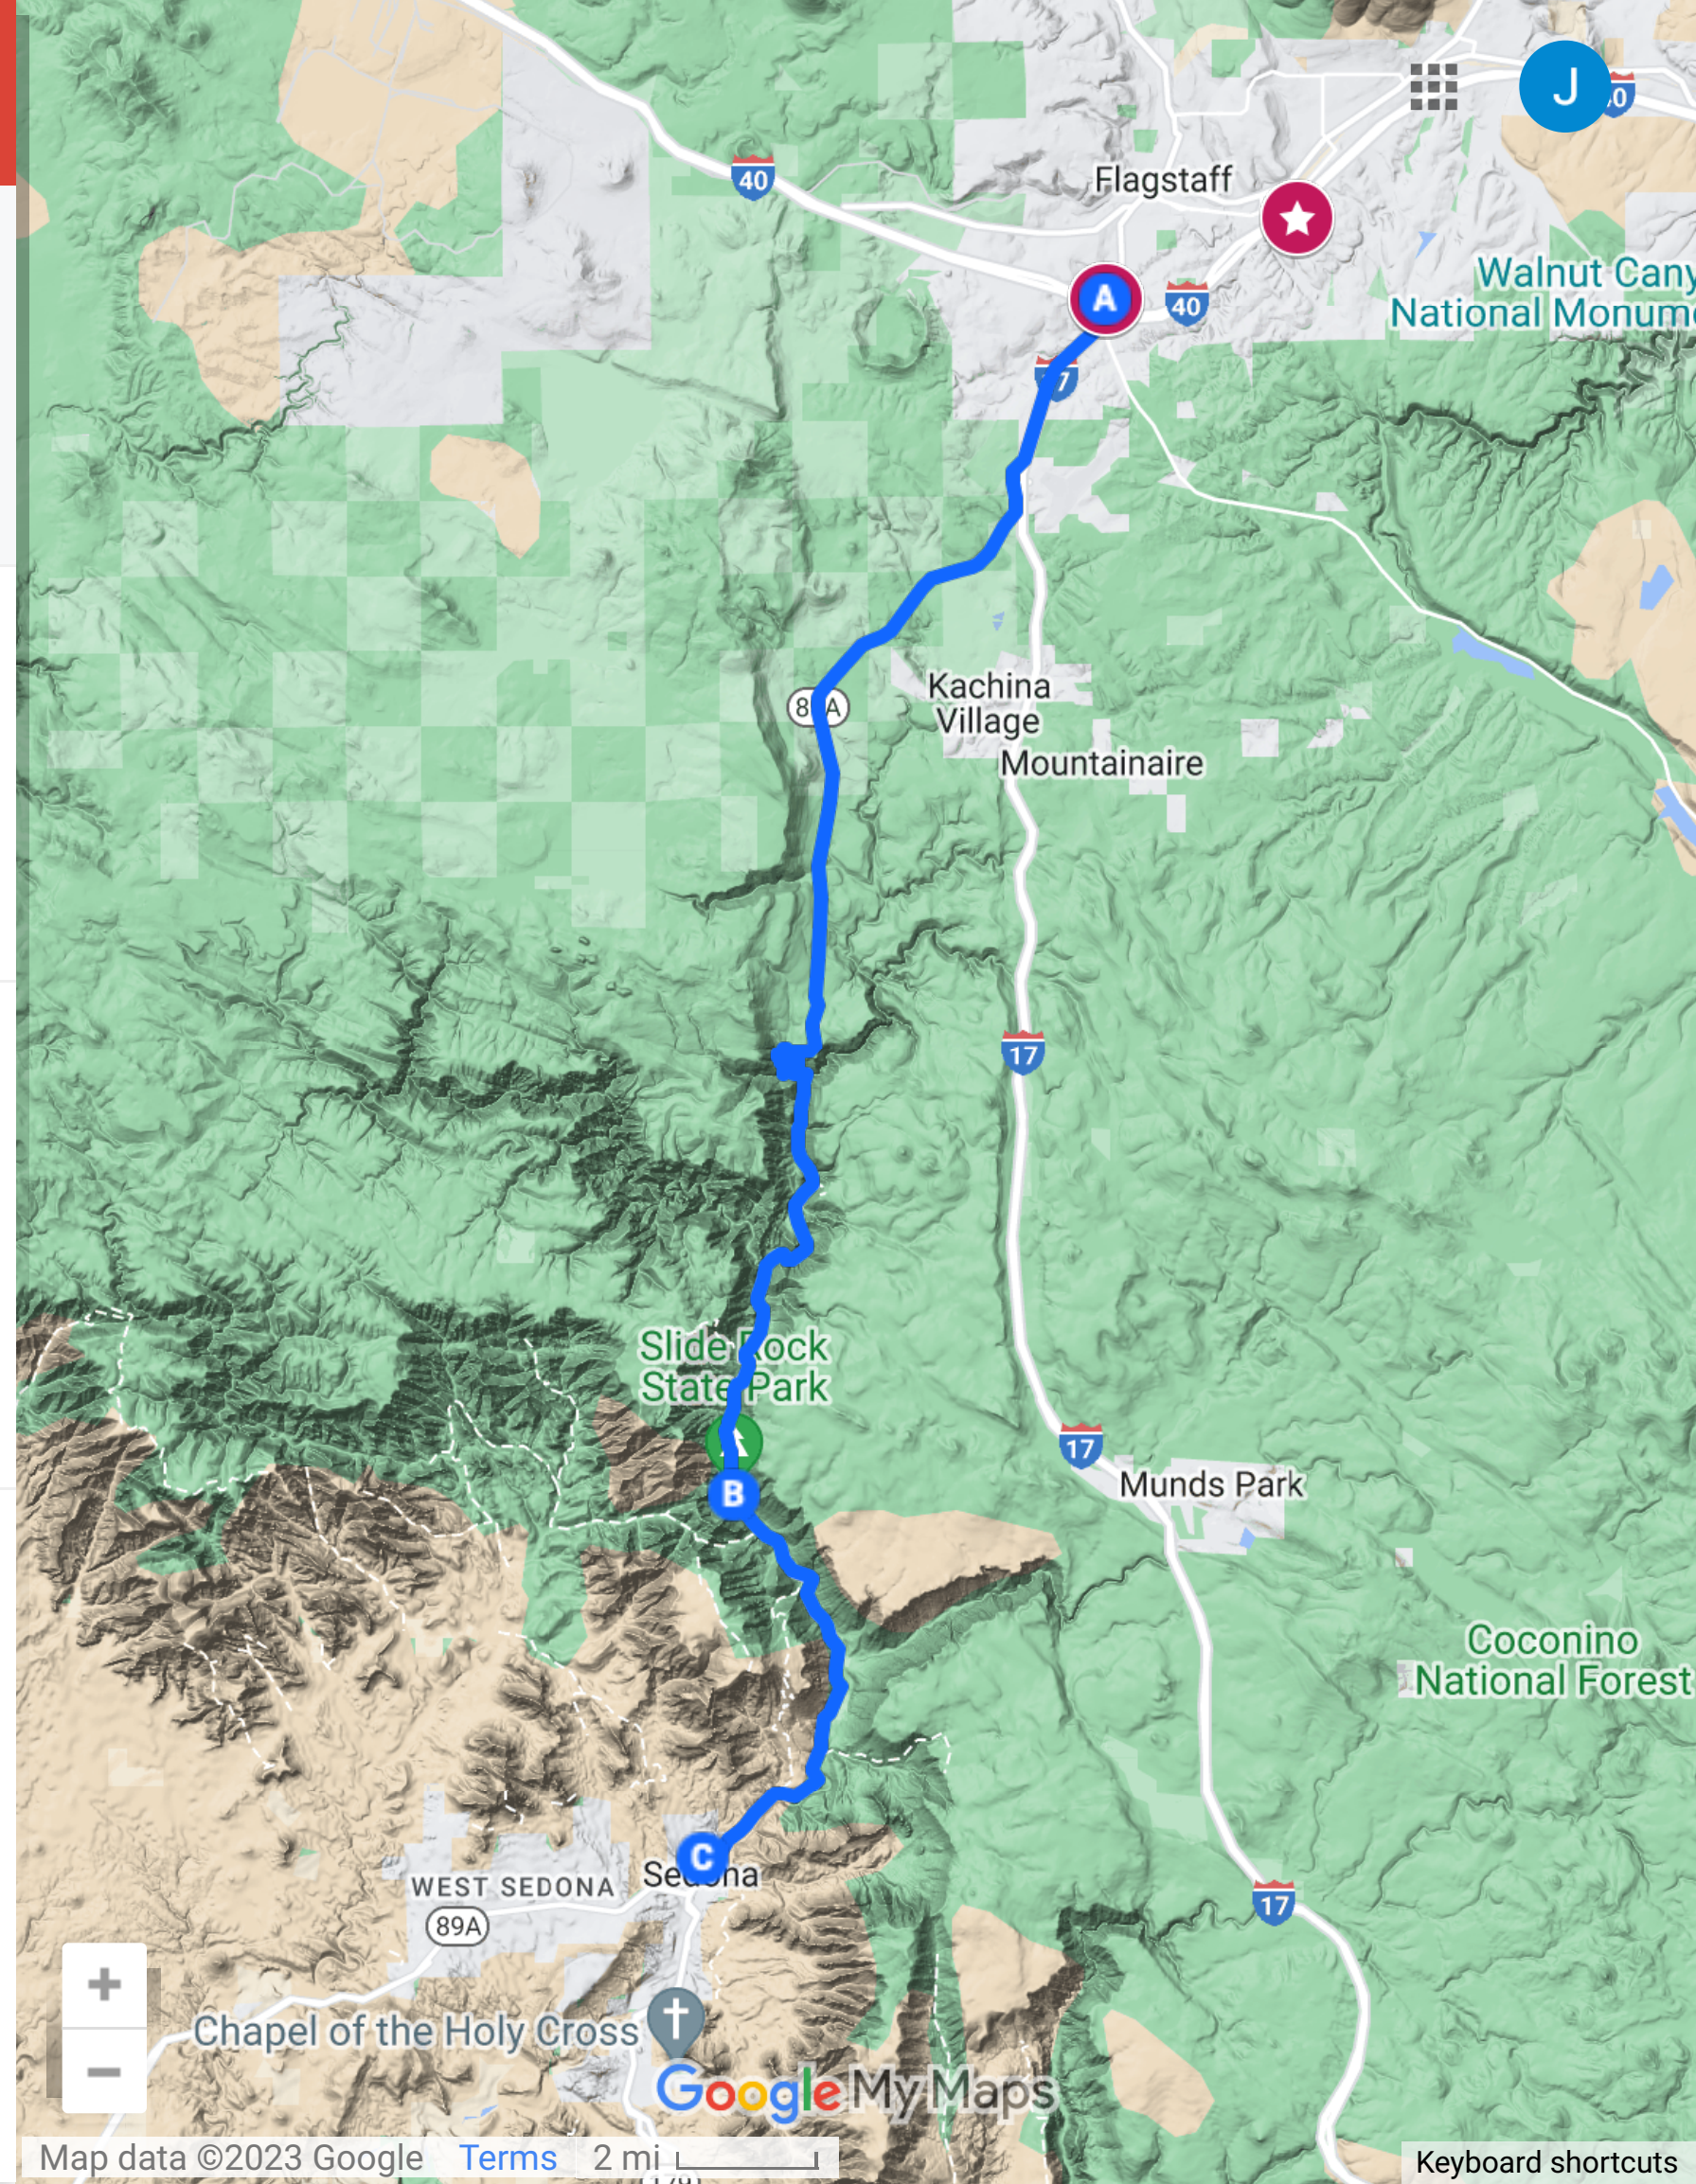

Sedona Ride Route

Joe Johnston

Gorgeous ride through Oak Creek Canyon with plenty of time to explore Sedona on your own.

90 views

Published seconds ago

SHARE

EDIT

Key Locations

★ Walmart Parking Lot

★ Little America Hotel

Directions from Walmart Parking Lot to Publ...

A Walmart Parking Lot

B Slide Rock State Park, Arizona

C Public Parking, City Lot, Schnebly Road, Sedon...

Made with Google My Maps

Chapel of the Holy Cross

Google My Maps

Map data ©2023 Google Terms 2 mi

Keyboard shortcuts