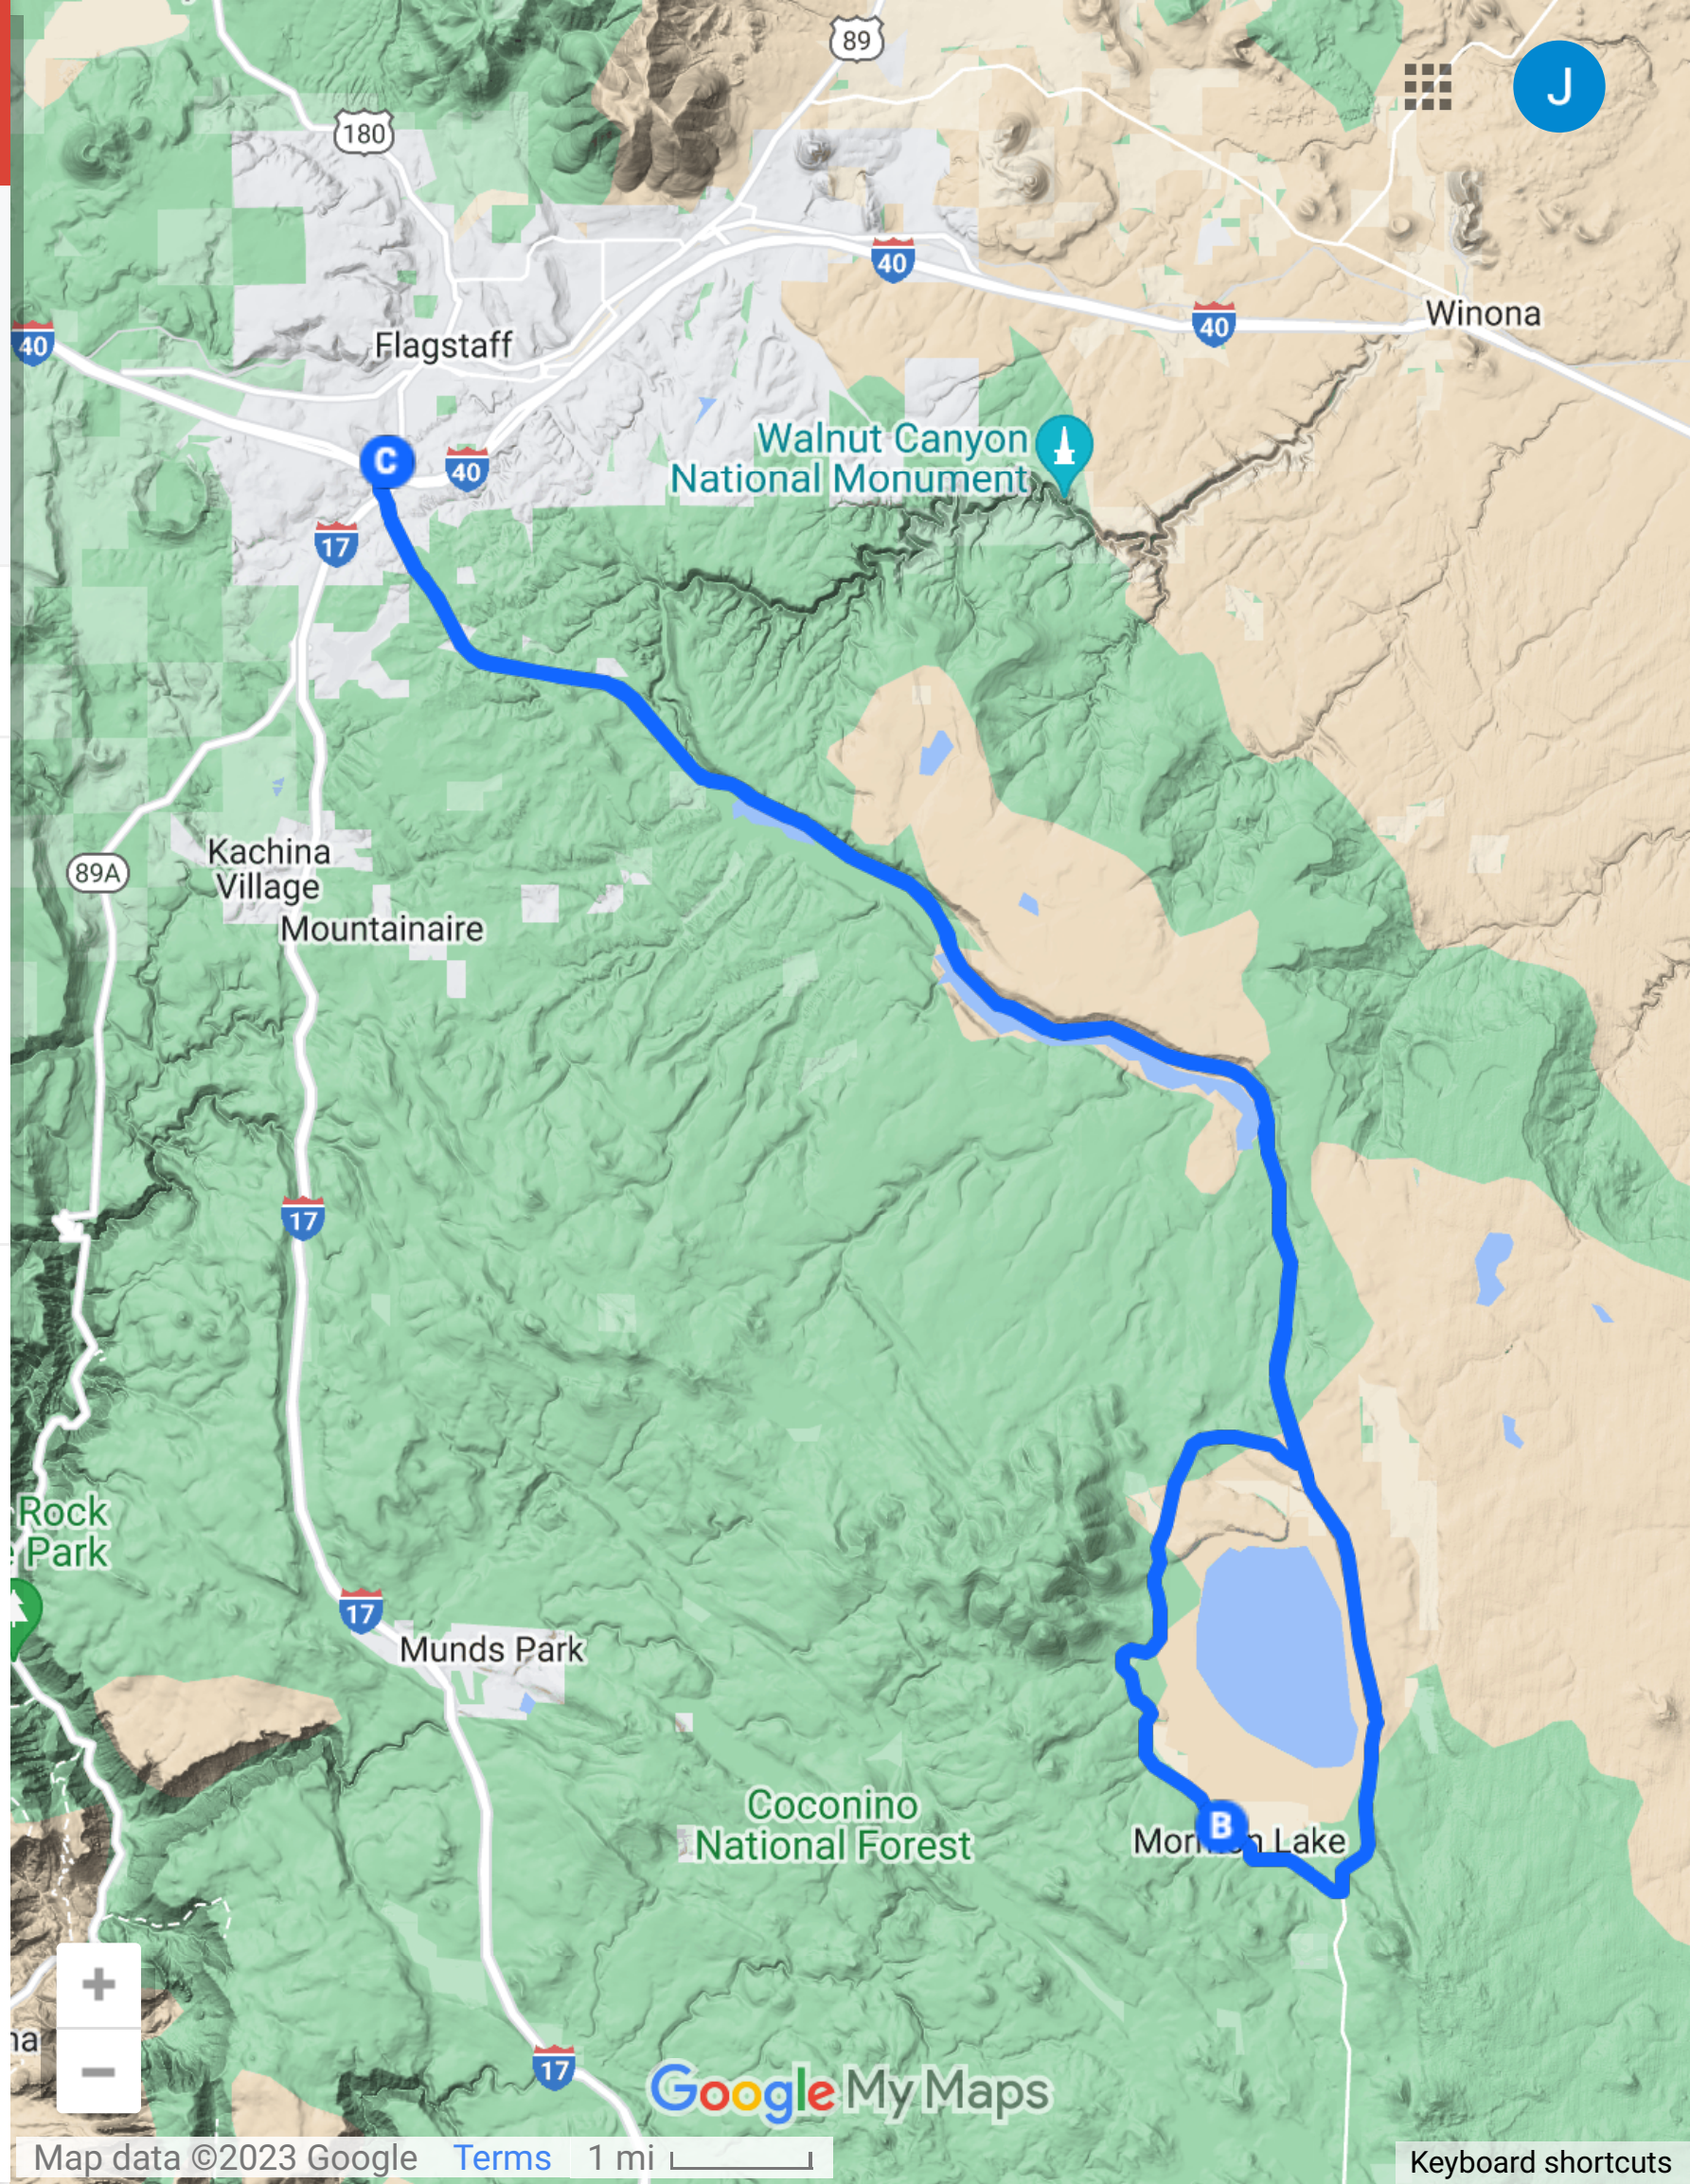

# Classic Mormon Lake...

Joe Johnston

Scenic forest ride with lake views. Stop has gas, food and restrooms available.

36 views

Published 35 minutes ago

SHARE

EDIT

Untitled layer

Directions from 2675 S Beulah Blvd, Flagsta...

- A** 2675 S Beulah Blvd, Flagstaff, AZ 86001, USA
- B** Mormon Lake Lodge, Mormon Lake Road, Mor...
- C** Fort Tuthill (Flagstaff Urban - University Height...

Google My Maps

Made with Google My Maps

Map data ©2023 Google [Terms](#) 1 mi

Keyboard shortcuts